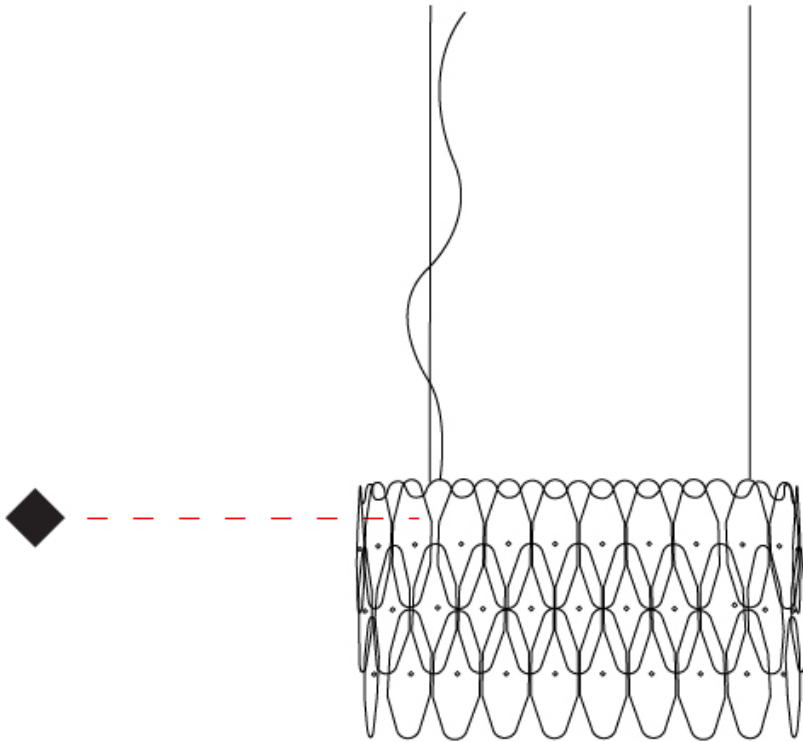

D61001-

PROJECT

TYPE

SPECIFIER

QUANTITY

DATE