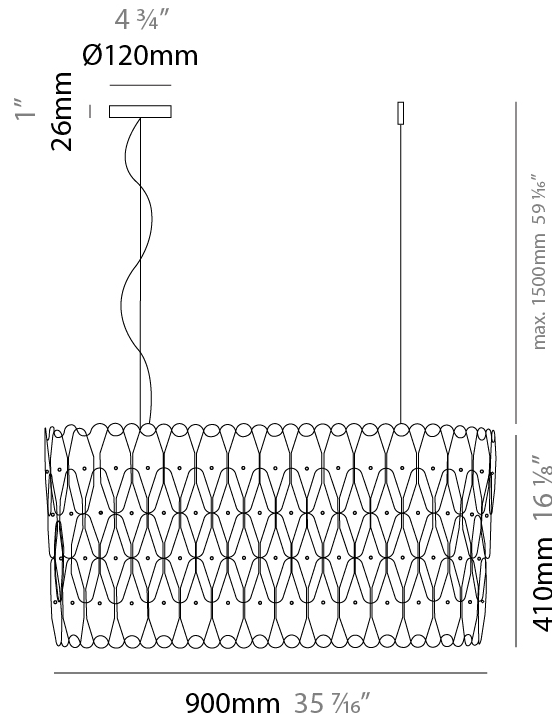

PROJECT	
TYPE	
SPECIFIER	
QUANTITY	
DATE	

WENDA SUSPENSION

D61000-

base number   Finish
Options

1. To build a product code in our configurator select the specify button on the base model # product page
2. To build a manual product code on this datasheet choose from the options listed below in blue font and add the suffix to the base model #

GENERAL

Series: Wenda
Brand: Linea Zero
Division: Design
Mounting Type: Suspension
Mounting Location: Ceiling
Subcategory: Pendant

PHYSICAL

Shape: Oblong
Length (mm): 900
Length (in): 35 ⁷/₁₆
Width (mm): 270
Width (in): 10 ⁵/₈
Height (mm): 410
Height (in): 16 ¹/₈
Max. Overall Height (mm): 1910
Max. Overall Height (in): 75 ³/₁₆
Light Distribution: Downlight
Diffuser: Polilux™ Shade - See Finish Options
[Fixture Finish: WHI / BLK / SIL / NGD / COP / PKM](#)
Fixture Material: Polilux™/ Metal holder

ELECTRICAL

Number of Lamps: 6
Lamp Type: LED Retrofit
Bulb Included: Bulb Not Included
Max. Wattage Per Lamp (W): 7
Lamp Base: E26
Input Voltage (V): 120
Upon Request: 277Vac / GU24

LED

OPTICAL

RATINGS AND CERTIFICATIONS

Certified By: Certified for North American Standards
IP rating: IP20